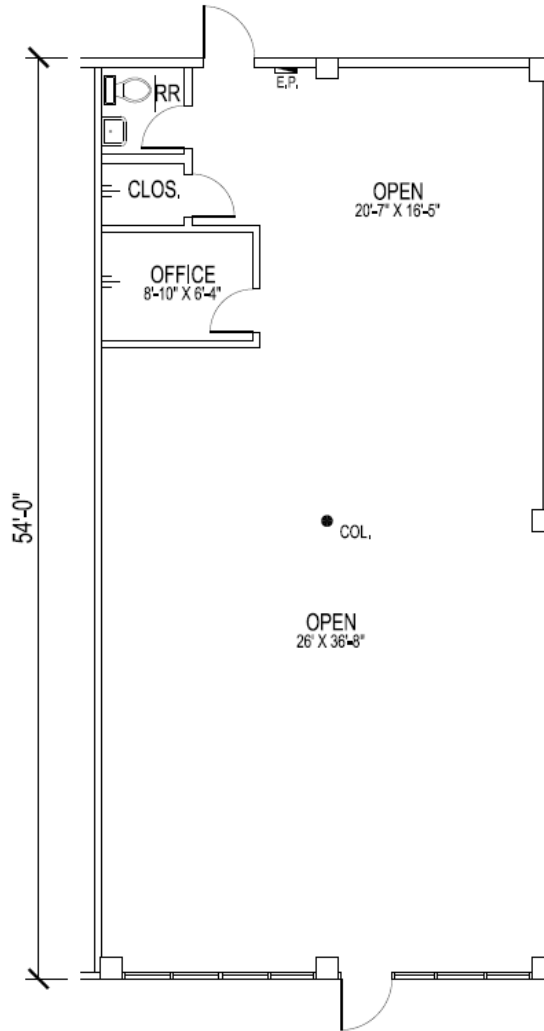

**1 SUITE A EXISTING PLAN 2,155 SQ. FT. APPROX.**  
3/16" = 1'-0"

SUITE K - 1,435 S.F.  
11411 N. CENTRAL EXPY.  
DALLAS, TEXAS